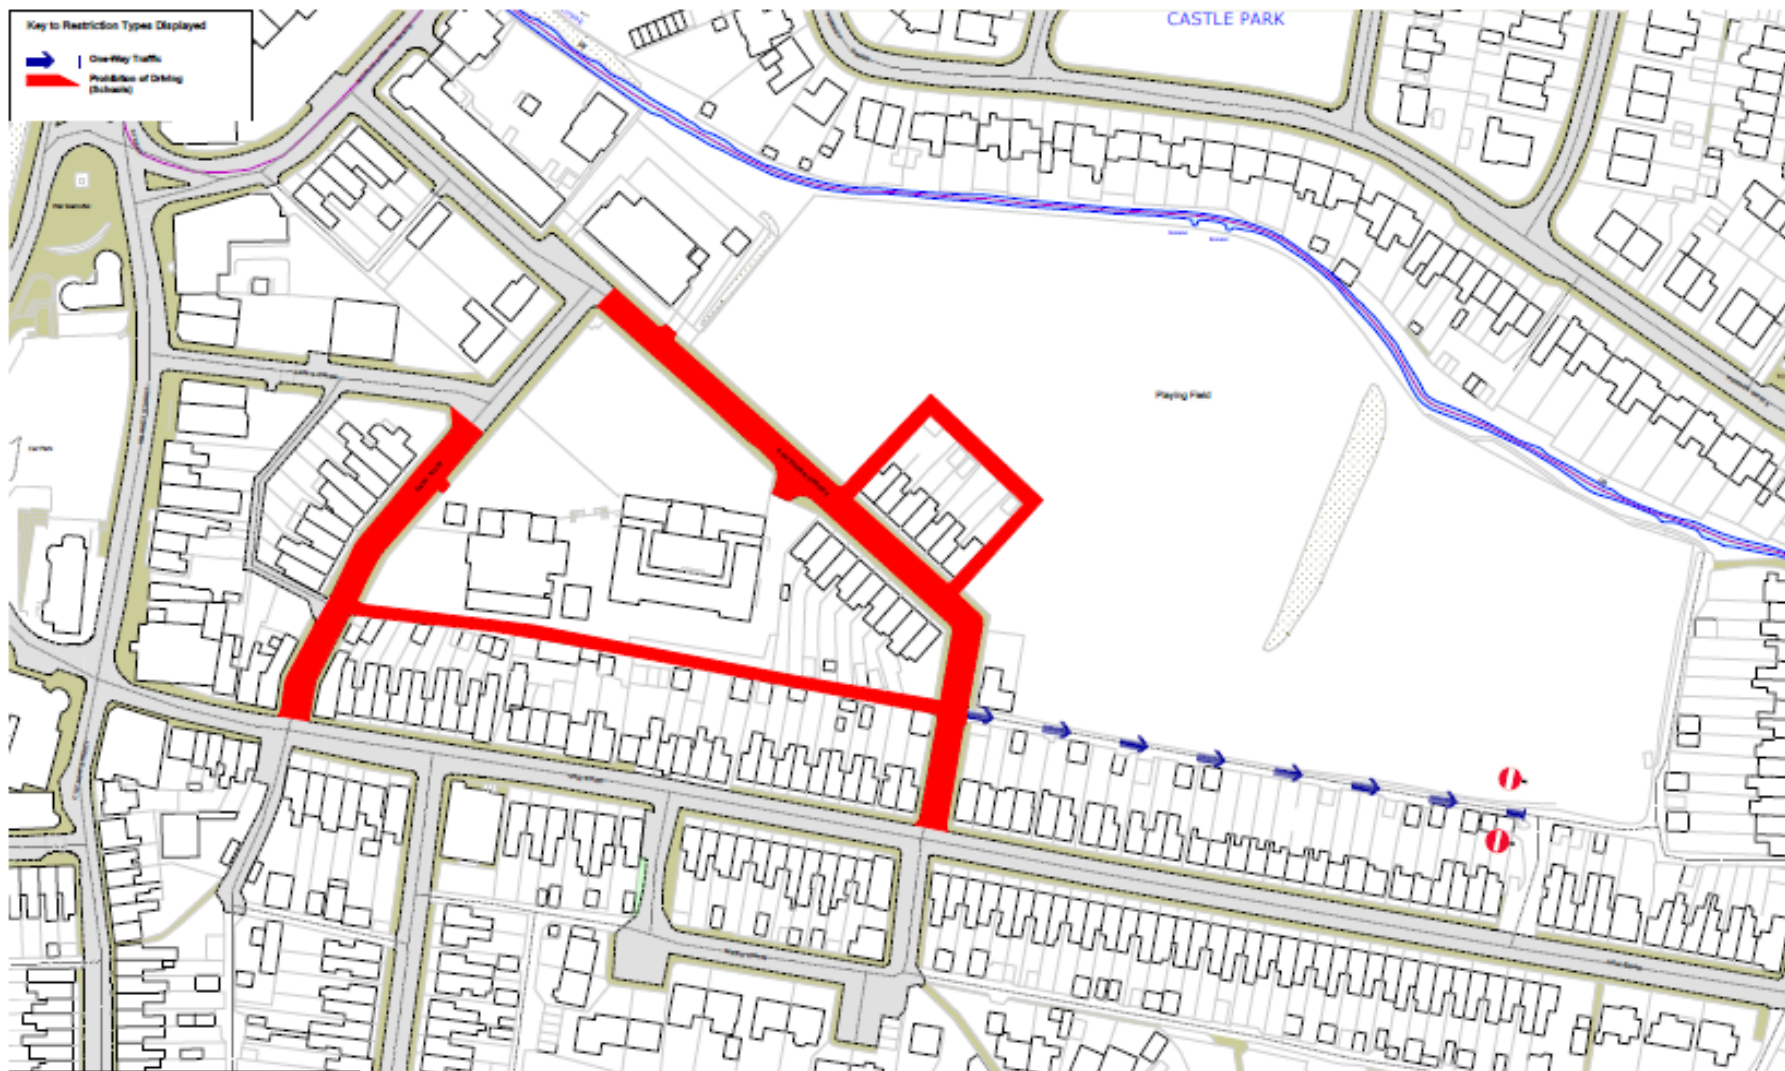

Ad Hewthraint y Goron a hawliu corffle ddata 2018,
Cyngor Bwrdeistref Srol Caerphilly, AD 100025372.
Ad Crown copyright and database rights 2018,
Caerphilly County Borough Council, OS 100025372.

Title:
Southern Street and East View, Caerphilly
Proposed Experimental Traffic Regulation Orders 2020
Prohibition of Driving at School Start and Finish Times (except permit holders) and
One-Way Traffic at All Times

Scale 1 : 1250

Drawn By: RH
Date: 07/07/2020
Dwg Number