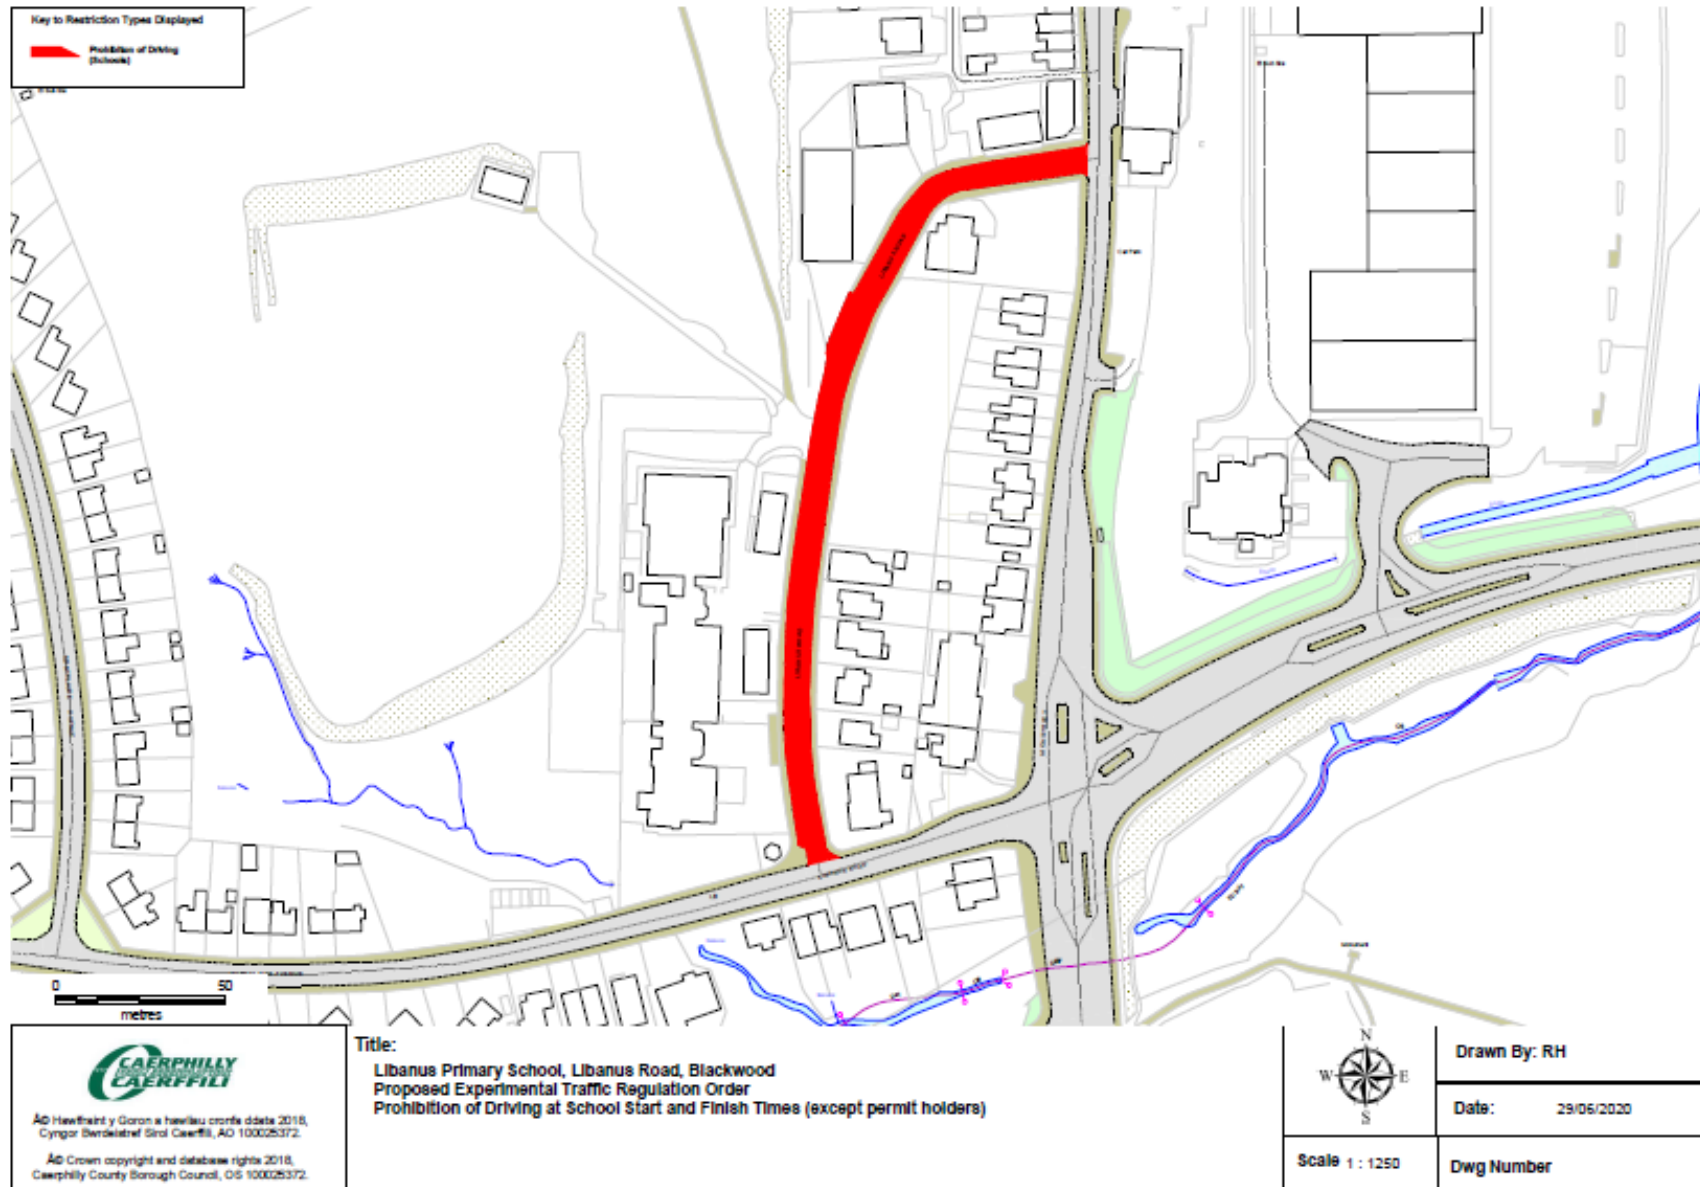

# APPENDIX 1 – PEDESTRIAN AND CYCLE ZONE SCHEME LOCATIONS

  
 Ad Hawflaith y Goron a hawflau cronfa ddada 2018,  
 Cyngor Bwrdeistref Sirol Caerphilly, AD 100025372.  
 Ad Crown copyright and database rights 2018,  
 Caerphilly County Borough Council, OS 100025372.

**Title:**  
 Risca Primary School, Graig View and Weeley Place, Risca  
 Proposed Experimental Traffic Regulation Orders  
 Prohibition of Driving at School Start and Finish Times (except permit holders)  
 and One-Way Traffic at All Times

**Title:**  
 Southern Street and East View, Caerphilly  
 Proposed Experimental Traffic Regulation Orders 2020  
 Prohibition of Driving at School Start and Finish Times (except permit holders) and  
 One-Way Traffic at All Times

  
 Scale 1 : 1250

Drawn By: RH
Date: 07/07/2020
Dwg Number